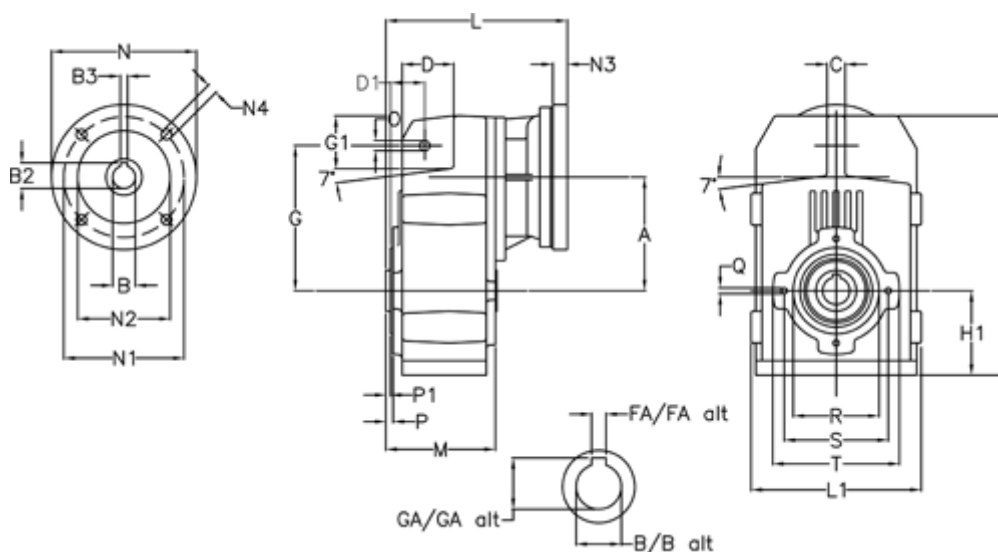

Article number: 29560112713220

Description: Shaft mounted gear
A102H25-127,1-P63B5

Measures

A = 112.50	FA = 8	M = 100.5	Q = M8x12
B = 25	G = 140	N = 140	R = 80
B1 = 11	G1 = 51.0	N1 = 115	S = 100
B2 = 12.8	GA = 28.3	N2 = 95	T = 120
B3 = 4	H = 251.0	N4 = M8x19	
C = 20	H1 = 84.0	O = 11	
D = 47.5	L = 185.5	P = 4.5	
D1 = 35.0	L1 = 170	P1 = 3.0	